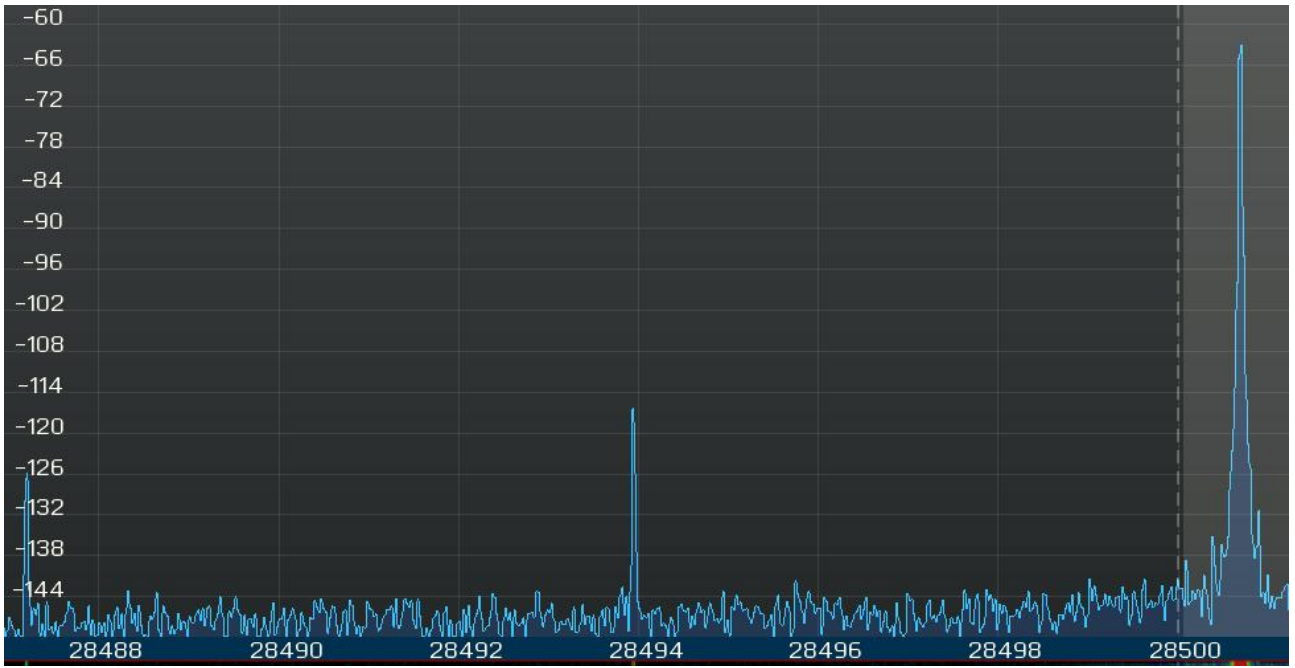

2018_06_14 Eagle TRX 3500 5W Xlate -6khz

2018_06_14 Eagle TRX 3500 5W Xlate OFF

2018_06_14 Eagle TRX 28500 5W Xlate -6khz

2018_06_14 Eagle TRX 28500 5W Xlate OFF