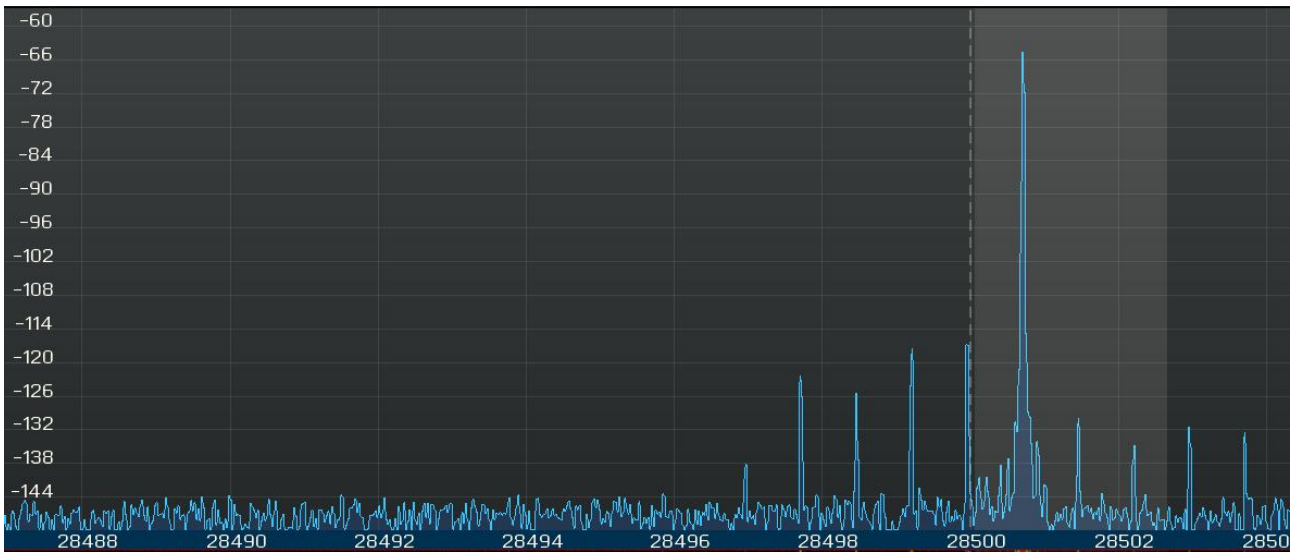

2018_06_14 Eagle TRX 3500 5W Xlate -6khz

2018_06_14 Eagle TRX 3500 5W Xlate OFF

2018_06_14 Eagle TRX 28500 5W Xlate -6khz

2018_06_14 Eagle TRX 28500 5W Xlate OFF