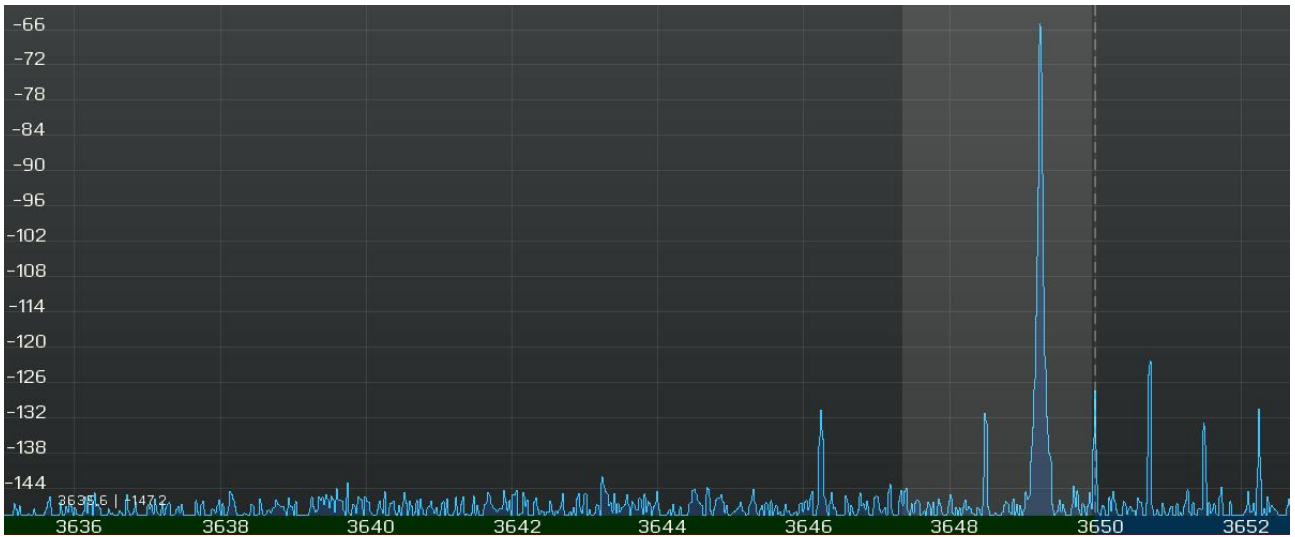

2018_06_14 Eagle TRX 3500 5W Xlate -6khz

2018_06_14 Eagle TRX 3500 5W Xlate OFF

2018_06_14 Eagle TRX 28500 5W Xlate -6khz

2018_06_14 Eagle TRX 28500 5W Xlate OFF